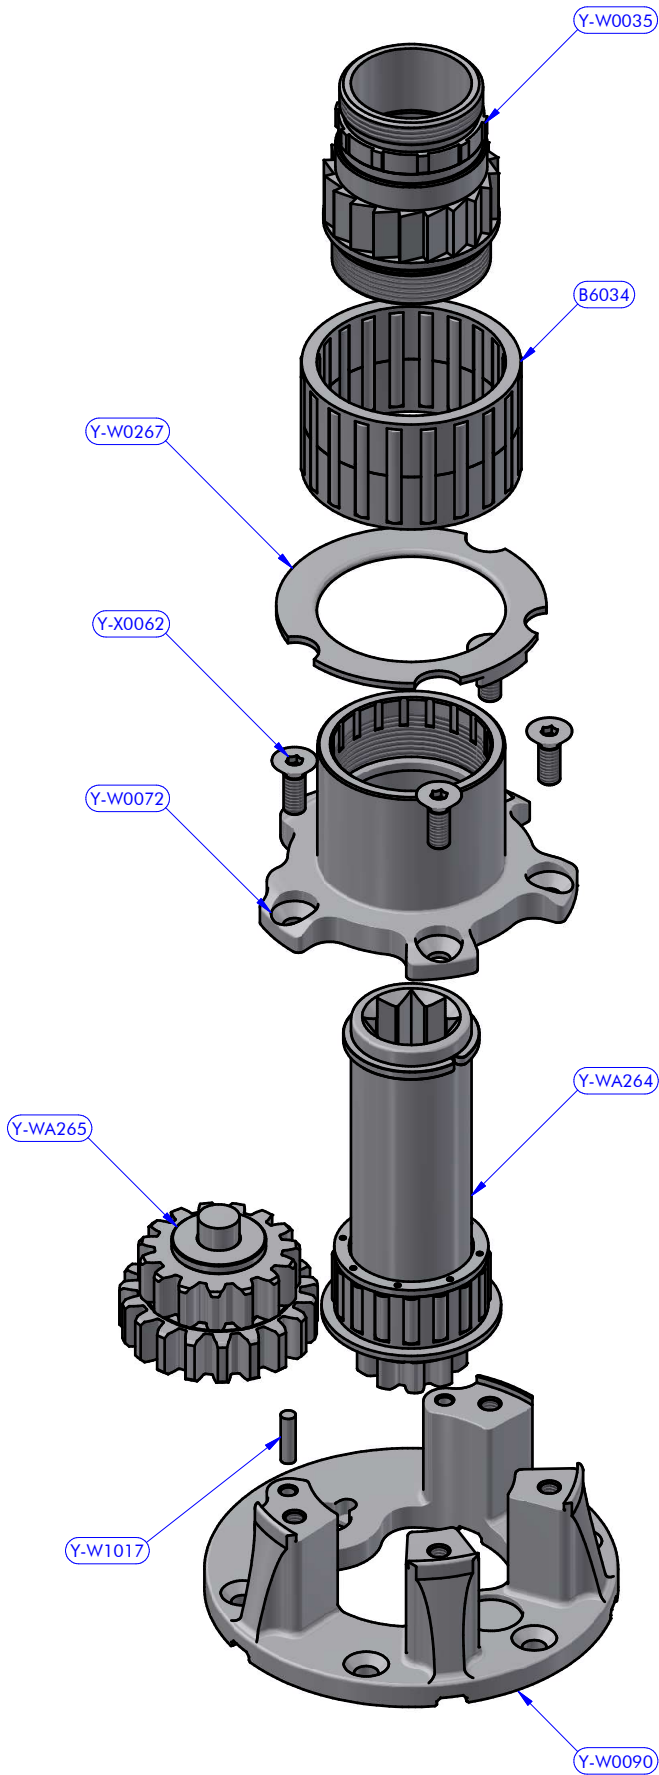

PART LIST			
CODE	DESCRIPTION	MATERIAL	Q.TY
Y-W0004	Upper cap	Plastic	1
Y-W0013	Stripper	Plastic	1
Y-W0143	ST plug	Plastic	3
Y-W0264	Pipe spacer	Resin	1
Y-W0285CH	Self-tailing arm	Chromed brass	1
Y-W0286CH	Upper disk	Chromed brass	1
Y-W0720	Opening tool	S.Steel	1
Y-W1331	Upper cap	S.Steel	1
Y-WA267	Base + Gears assy	Various	1
Y-WA299	Drum	Various	1
Y-X0137	Screw	S.Steel	1

Y-WA299
Drum XT30 CH + Dischi ST

PART LIST			
CODE	DESCRIPTION	MATERIAL	Q.TY
Y-W0037	Foot control corps	Aluminium	1
Y-W0141	Pawl	S.Steel	2
Y-W0265	Cylinder pin	S.Steel	4
Y-W0287CH	ST lower disk	Chromed brass	1
Y-W0308CH	Drum	Chromed brass	1
Y-X0065	Screw	S.Steel	4
Y-X0078	Compression spring	S.Steel	4
Y-X0087	Torsion spring	S.Steel	2

Y-WA267
Base + Gears assy XT30

PART LIST			
CODE	DESCRIPTION	MATERIAL	Q.TY
B6034	Roller bearing	Plastic / S.Steel	1
Y-W0035	Stem extension	Chromed brass	1
Y-W0072	Stem	Chromed brass	1
Y-W0090	Base	Aluminium	1
Y-W0154	I.D. tag	Aluminium	1
Y-W0267	Drum washer	Plastic	1
Y-W1017	Cylinder pin	S.Steel	2
Y-WA264	Main shaft assy	Various	1
Y-WA265	Gears kit	Various	1
Y-X0062	Screw	S.Steel	4

Y-WA264
Main shaft assy XT30

PART LIST			
CODE	DESCRIPTION	MATERIAL	Q.TY
B4219	Roller bearing	Plastic / S.Steel	1
Y-W0115	Main shaft	S.Steel	1
Y-W0270	Special washer	S.Steel	1
Y-W0271	Sector	Plastic	1
Y-W0406	Half-ring	Brass	2