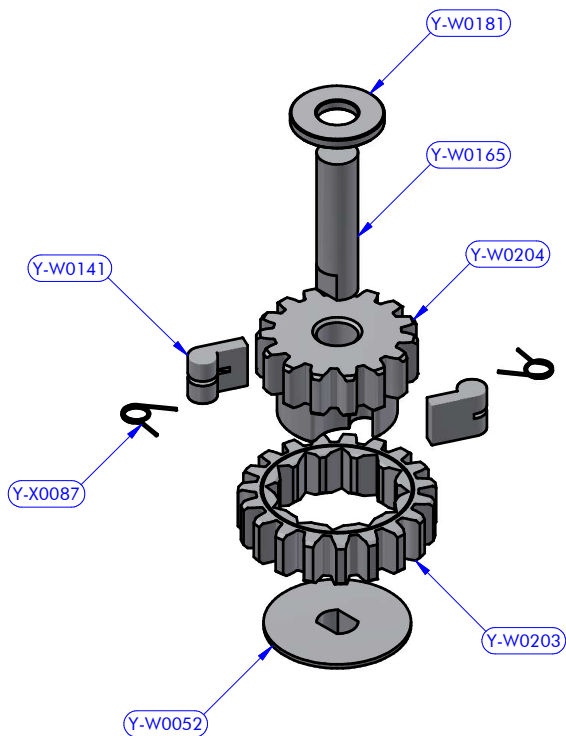

PART LIST			
CODE	DESCRIPTION	MATERIAL	Q.TY
Y-W0004	Upper cap	Plastic	1
Y-W0013	Stripper	Plastic	1
Y-W0143	ST plug	Plastic	3
Y-W0264	Pipe spacer	Resin	1
Y-W0285CH	Self-tailing arm	Chromed brass	1
Y-W0286CH	Upper disk	Chromed brass	1
Y-W0720	Opening tool	S.Steel	1
Y-W1331	Upper cap	S.Steel	1
Y-WA267	Base + Gears assy	Various	1
Y-WA299	Drum	Various	1
Y-X0137	Screw	S.Steel	1

Y-WA299
Drum XT30 CH + Dischi ST

PART LIST			
CODE	DESCRIPTION	MATERIAL	Q.TY
Y-W0037	Foot control corps	Aluminium	1
Y-W0141	Pawl	S.Steel	2
Y-W0265	Cylinder pin	S.Steel	4
Y-W0287CH	ST lower disk	Chromed brass	1
Y-W0308CH	Drum	Chromed brass	1
Y-X0065	Screw	S.Steel	4
Y-X0078	Compression spring	S.Steel	4
Y-X0087	Torsion spring	S.Steel	2

Y-WA267
Base + Gears assy XT30

PART LIST			
CODE	DESCRIPTION	MATERIAL	Q.TY
B6034	Roller bearing	Plastic / S.Steel	1
Y-W0035	Stem extension	Chromed brass	1
Y-W0072	Stem	Chromed brass	1
Y-W0090	Base	Aluminium	1
Y-W0154	I.D. tag	Aluminium	1
Y-W0267	Drum washer	Plastic	1
Y-W1017	Cylinder pin	S.Steel	2
Y-WA264	Main shaft assy	Various	1
Y-WA265	Gears kit	Various	1
Y-X0062	Screw	S.Steel	4

Y-WA264
Main shaft assy XT30

PART LIST			
CODE	DESCRIPTION	MATERIAL	Q.TY
B4219	Roller bearing	Plastic / S.Steel	1
Y-W0115	Main shaft	S.Steel	1
Y-W0270	Special washer	S.Steel	1
Y-W0271	Sector	Plastic	1
Y-W0406	Half-ring	Brass	2