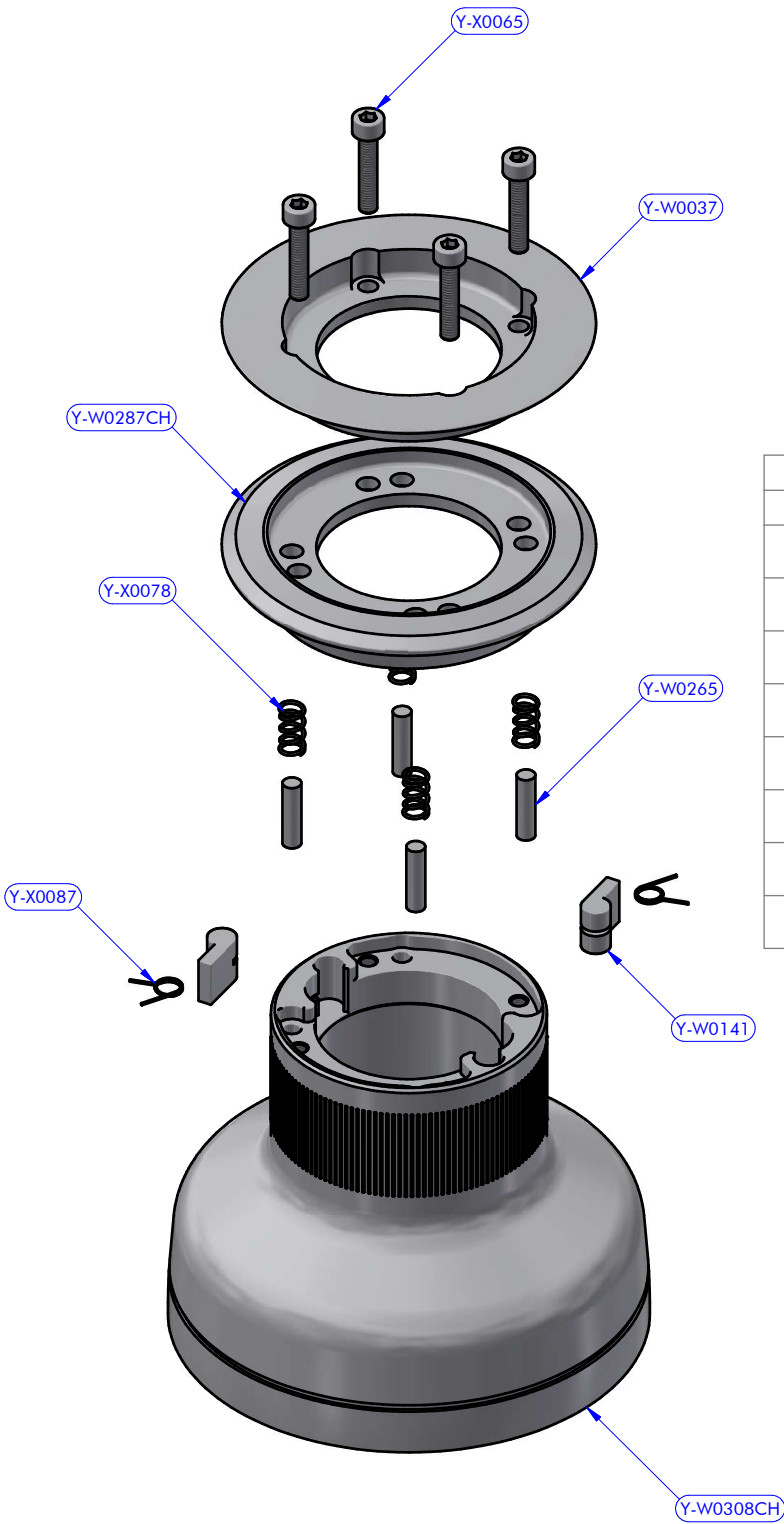

PART LIST			
CODE	DESCRIPTION	MATERIAL	Q.TY
Y-W0004	Upper cap	Plastic	1
Y-W0013	Stripper	Plastic	1
Y-W0143	ST plug	Plastic	3
Y-W0264	Pipe spacer	Resin	1
Y-W0285CH	Self-tailing arm	Chromed brass	1
Y-W0286CH	Upper disk	Chromed brass	1
Y-W0720	Opening tool	S.Steel	1
Y-W1331	Upper cap	S.Steel	1
Y-WA267	Base + Gears assy	Various	1
Y-WA299	Drum	Various	1
Y-X0137	Screw	S.Steel	1

Y-WA299
Drum XT30 CH + Dischi ST

PART LIST			
CODE	DESCRIPTION	MATERIAL	Q.TY
Y-W0037	Foot control corps	Aluminium	1
Y-W0141	Pawl	S.Steel	2
Y-W0265	Cylinder pin	S.Steel	4
Y-W0287CH	ST lower disk	Chromed brass	1
Y-W0308CH	Drum	Chromed brass	1
Y-X0065	Screw	S.Steel	4
Y-X0078	Compression spring	S.Steel	4
Y-X0087	Torsion spring	S.Steel	2

Y-WA267
Base + Gears assy XT30

PART LIST			
CODE	DESCRIPTION	MATERIAL	Q.TY
B6034	Roller bearing	Plastic / S.Steel	1
Y-W0035	Stem extension	Chromed brass	1
Y-W0072	Stem	Chromed brass	1
Y-W0090	Base	Aluminium	1
Y-W0154	I.D. tag	Aluminium	1
Y-W0267	Drum washer	Plastic	1
Y-W1017	Cylinder pin	S.Steel	2
Y-WA264	Main shaft assy	Various	1
Y-WA265	Gears kit	Various	1
Y-X0062	Screw	S.Steel	4

Y-WA264
Main shaft assy XT30

PART LIST			
CODE	DESCRIPTION	MATERIAL	Q.TY
B4219	Roller bearing	Plastic / S.Steel	1
Y-W0115	Main shaft	S.Steel	1
Y-W0270	Special washer	S.Steel	1
Y-W0271	Sector	Plastic	1
Y-W0406	Half-ring	Brass	2