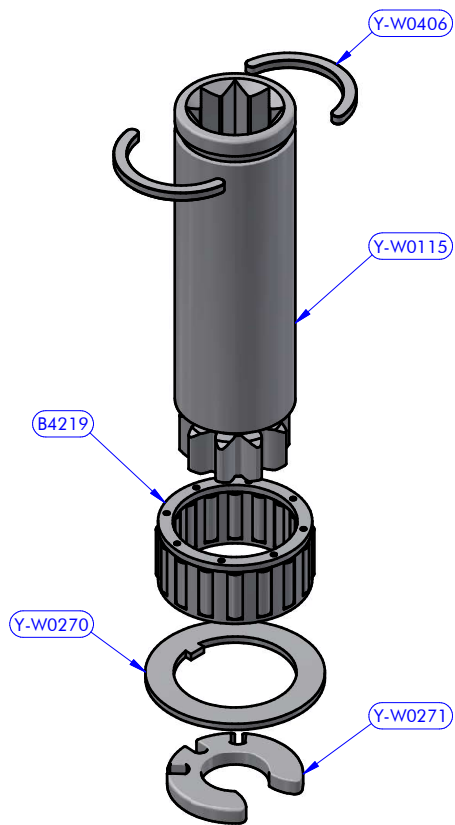

PART LIST			
CODE	DESCRIPTION	MATERIAL	Q.TY
Y-W0004	Upper cap	Plastic	1
Y-W0013	Stripper	Plastic	1
Y-W0143	ST plug	Plastic	3
Y-W0264	Pipe spacer	Resin	1
Y-W0285CH	Self-tailing arm	Chromed brass	1
Y-W0286CH	Upper disk	Chromed brass	1
Y-W0720	Opening tool	S.Steel	1
Y-W1331	Upper cap	S.Steel	1
Y-WA267	Base + Gears assy	Various	1
Y-WA299	Drum	Various	1
Y-X0137	Screw	S.Steel	1

Y-WA299
Drum XT30 CH + Dischi ST

PART LIST			
CODE	DESCRIPTION	MATERIAL	Q.TY
Y-W0037	Foot control corps	Aluminium	1
Y-W0141	Pawl	S.Steel	2
Y-W0265	Cylinder pin	S.Steel	4
Y-W0287CH	ST lower disk	Chromed brass	1
Y-W0308CH	Drum	Chromed brass	1
Y-X0065	Screw	S.Steel	4
Y-X0078	Compression spring	S.Steel	4
Y-X0087	Torsion spring	S.Steel	2

Y-WA267
Base + Gears assy XT30

PART LIST			
CODE	DESCRIPTION	MATERIAL	Q.TY
B6034	Roller bearing	Plastic / S.Steel	1
Y-W0035	Stem extension	Chromed brass	1
Y-W0072	Stem	Chromed brass	1
Y-W0090	Base	Aluminium	1
Y-W0154	I.D. tag	Aluminium	1
Y-W0267	Drum washer	Plastic	1
Y-W1017	Cylinder pin	S.Steel	2
Y-WA264	Main shaft assy	Various	1
Y-WA265	Gears kit	Various	1
Y-X0062	Screw	S.Steel	4

Y-WA264
Main shaft assy XT30

PART LIST			
CODE	DESCRIPTION	MATERIAL	Q.TY
B4219	Roller bearing	Plastic / S.Steel	1
Y-W0115	Main shaft	S.Steel	1
Y-W0270	Special washer	S.Steel	1
Y-W0271	Sector	Plastic	1
Y-W0406	Half-ring	Brass	2